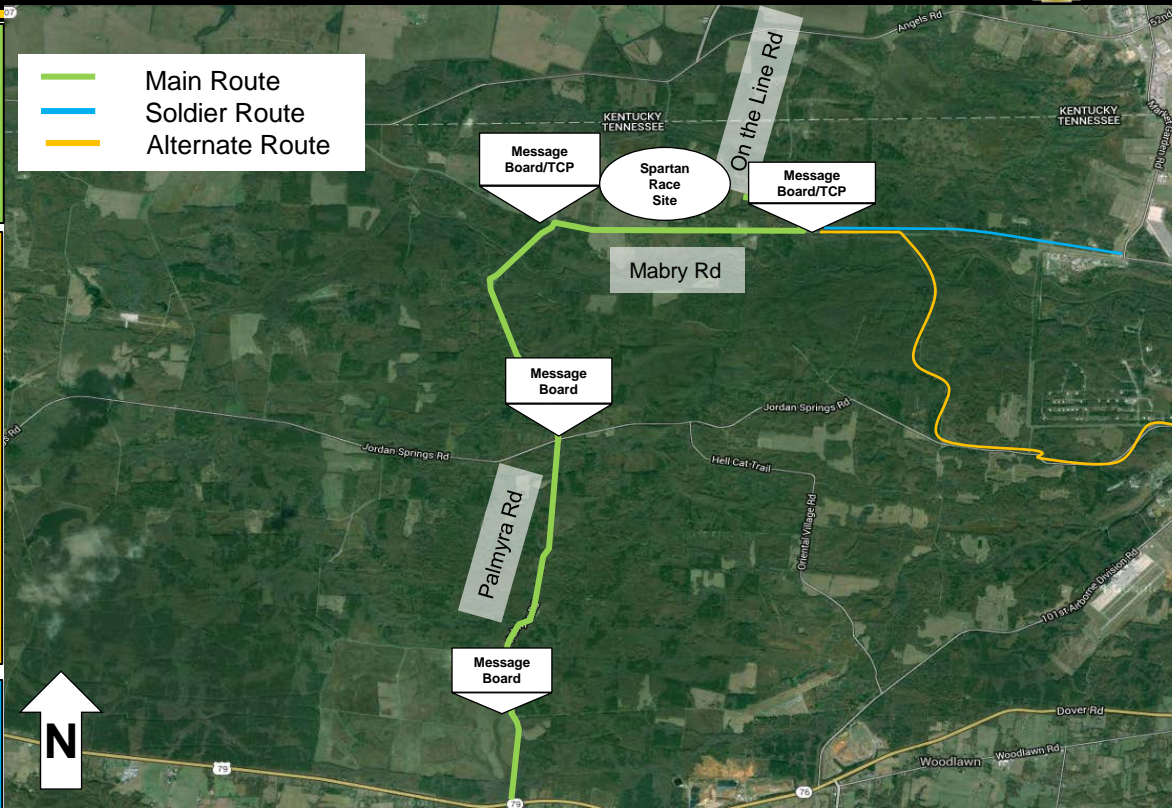

UNCLASSIFIED

Directions to Spartan Race Ft. Campbell

DoD ID CARD HOLDERS & Personnel without DOD ID CARDS
 From Highway 79 (Dover Road) to Palmyra Rd; Turn Right on Palmyra Rd for 6.4mi to Mabry Rd; Turn Right on Mabry Rd for 1.3mi to Gibbs Lane turn Left, parking is ahead on the Right.

Alternate Route for DOD ID CARD HOLDERS & Personnel without DOD ID CARDS
 From 101st Parkway to Lafayette Road to 101st Airborne Division Rd; Turn Right on 101st Airborne Division Rd to Jordan Springs Rd; Turn Left onto Jordan Springs Rd to Boiling Springs Rd; turn Right onto Boiling Springs Rd to Mabry Rd, Turn Left onto Mabry Rd to On the Line Rd;; DOD ID Card Holders will turn Right onto On the Line Rd then turn Left onto Mataya Rd. Non DOD ID Card personnel will turn , parking is ahead on the Right. Spartan Race 2015.

DoD ID CARD
 From Mabry Rd Gate to On the Line Rd; Turn Right onto On the Line Rd to Mataya Rd; Turn left onto Mataya Rd, Parking is ahead on the Right.

- Main Route
- Soldier Route
- Alternate Route

Additional Items of Interest

- Mabry gate Hours on 24 Oct 15 will be from 0500hrs to 2200hrs
- DOD ID Cardholders park free of charge but must have their ID in possession
- Signs will be posted along all routes directing participants to the venue